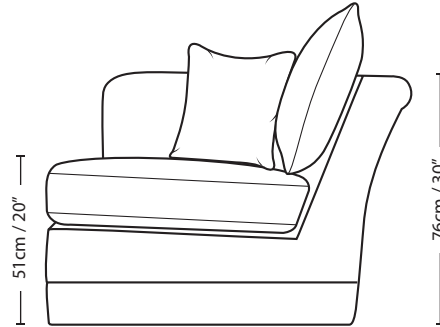

SAVANNAH

3 SEATER HEX BACK SCATTER CUSHION

31cm / 12" | 170cm / 67" | 31cm / 12"

232cm / 91"

Overall Height	Overall Width	Overall Depth	Arm Height	Back Height of Frame	Seat Height	Arm Width	Inside Width Arm to Arm	Seat Depth to Cushions	Seat Depth no Cushions
89cm / 35"	232cm / 91"	107cm / 42"	76cm / 30"	76cm / 30"	51cm / 20"	31cm / 12"	170cm / 67"	49cm / 19"	79cm / 31"

Seating sizes vary to a great extent and particularly wherever there are soft cushions involved, this is magnified with front of seat to back cushion depths, whilst formal back cushions will vary with age and plumping. It is essential to note that scatter back cushion depths will adjust from which point you measure, overtime and with plumping, the accurate measurement does not exist as it will resize each and every time you enjoy its comfort.